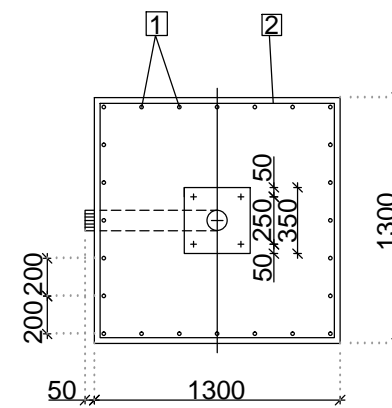

KANDELABAR SA SEMAFORSKIM UREĐAJEM - KONZOLA R=1:80
 STREET LAMP WITH TRAFFIC LIGHT DEVICE - CONSOLE Scale 1:80

br./no.	promena/change	datum/date	ime/name

kljent/client: 
naslov/title: SRSDD Standardni crteži putnih detalja u Republici Srbiji SRSDD Serbian road standard detail drawings
crtež/drawing: Detalji svetlosnog saobraćajnog znaka za pešake Detail drawing of illuminated traffic sign for pedestrians
razmera/scale: 1:40, 1:20, 1:80
datum/date: 30.04.2012
strana/page: 2.3