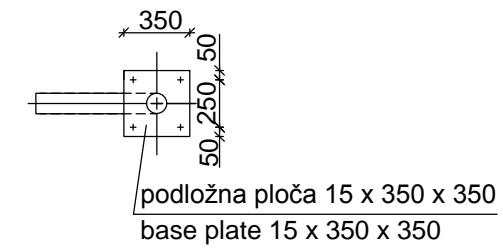

KANDELABAR SA SEMAFORSKIM UREĐAJEM - KONZOLA R=1:80
 STREET LAMP WITH TRAFFIC LIGHT DEVICE - CONSOLE Scale 1:80

br./no.	promena/change	datum/date	ime/name

kljent/client: 
naslov/title: SRSDD Standardni crteži putnih detalja u Republici Srbiji SRSDD Serbian road standard detail drawings
crtež/drawing: Detalji svetlosnog saobraćajnog znaka za pešake Detail drawing of illuminated traffic sign for pedestrians
razmera/scale: 1:40, 1:20, 1:80
datum/date: 30.04.2012
strana/page: 2.3