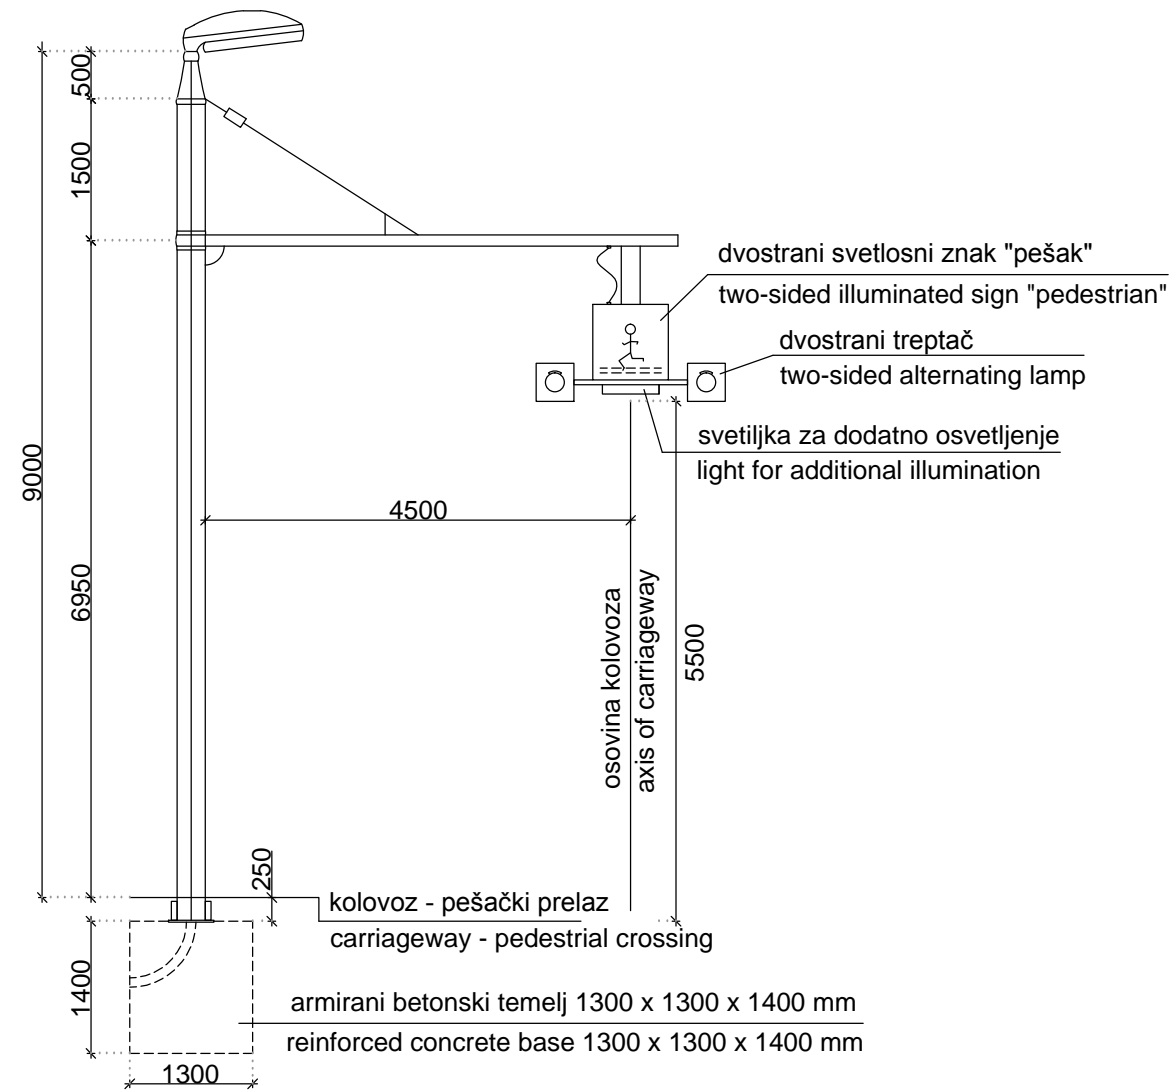

KANDELABAR SA SEMAFORSKIM UREĐAJEM - KONZOLA R=1:80
 STREET LAMP WITH TRAFFIC LIGHT DEVICE - CONSOLE Scale 1:80

br./no.	promena/change	datum/date	ime/name

kljent/client: 
naslov/title: SRSDD Standardni crteži putnih detalja u Republici Srbiji SRSDD Serbian road standard detail drawings
crtež/drawing: Detalji svetlosnog saobraćajnog znaka za pešake Detail drawing of illuminated traffic sign for pedestrians
razmera/scale: 1:40, 1:20, 1:80
datum/date: 30.04.2012
strana/page: 2.3