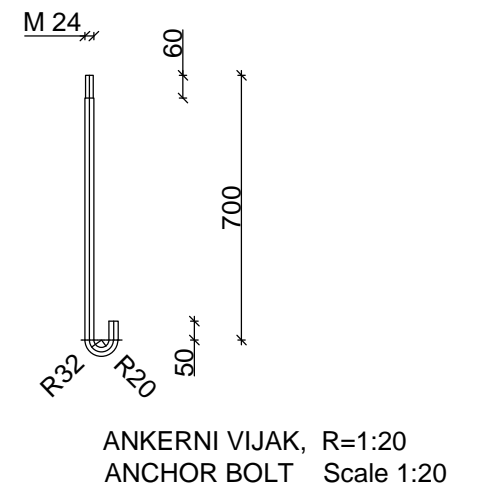

KANDELABAR SA SEMAFORSKIM UREĐAJEM - KONZOLA R=1:80
 STREET LAMP WITH TRAFFIC LIGHT DEVICE - CONSOLE Scale 1:80

br./no.	promena/change	datum/date	ime/name

kljent/client: 
naslov/title: SRSDD Standardni crteži putnih detalja u Republici Srbiji SRSDD Serbian road standard detail drawings
crtež/drawing: Detalji svetlosnog saobraćajnog znaka za pešake Detail drawing of illuminated traffic sign for pedestrians
razmera/scale: 1:40, 1:20, 1:80
datum/date: 30.04.2012
strana/page: 2.3