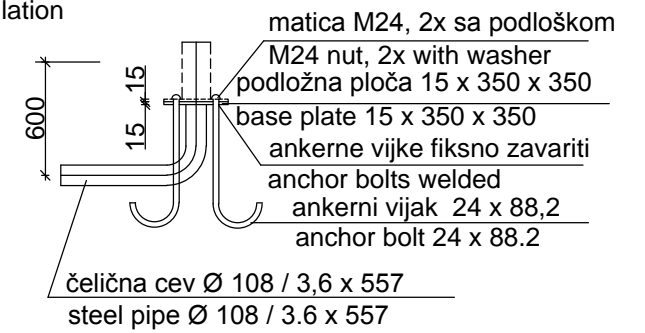

KANDELABAR SA SEMAFORSKIM UREĐAJEM - KONZOLA R=1:80
 STREET LAMP WITH TRAFFIC LIGHT DEVICE - CONSOLE Scale 1:80

br./no.	promena/change	datum/date	ime/name

kljent/client: 
naslov/title: SRSDD Standardni crteži putnih detalja u Republici Srbiji SRSDD Serbian road standard detail drawings
crtež/drawing: Detalji svetlosnog saobraćajnog znaka za pešake Detail drawing of illuminated traffic sign for pedestrians
razmera/scale: 1:40, 1:20, 1:80
datum/date: 30.04.2012
strana/page: 2.3