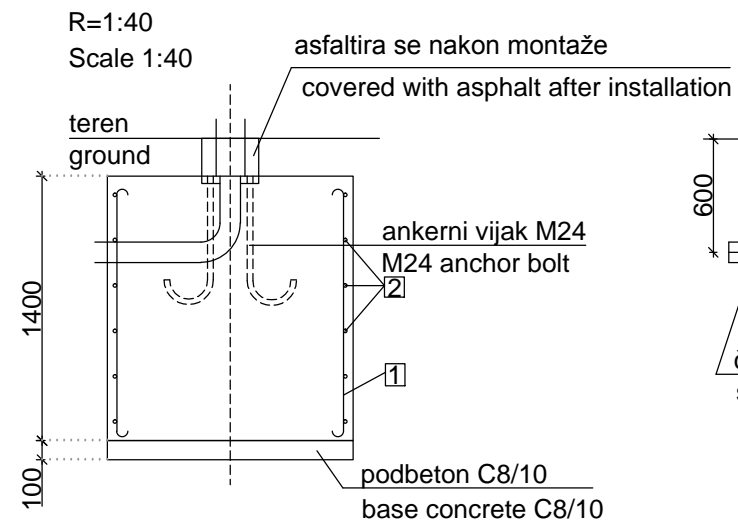

KANDELABAR SA SEMAFORSKIM UREĐAJEM - KONZOLA R=1:80
 STREET LAMP WITH TRAFFIC LIGHT DEVICE - CONSOLE Scale 1:80

br./no.	promena/change	datum/date	ime/name

kljent/client: 
naslov/title: SRSDD Standardni crteži putnih detalja u Republici Srbiji SRSDD Serbian road standard detail drawings
crtež/drawing: Detalji svetlosnog saobraćajnog znaka za pešake Detail drawing of illuminated traffic sign for pedestrians
razmera/scale: 1:40, 1:20, 1:80
datum/date: 30.04.2012
strana/page: 2.3